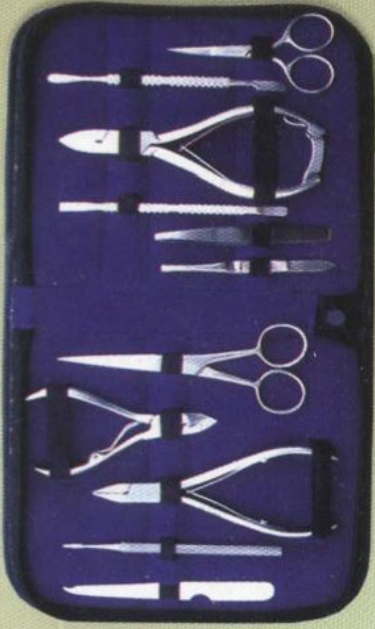

**1360**  
Nail Cutter  
Color Coated

**Available Sizes:**  
4", 4.5", 4.75", 5", 5.5"

*Beauty Care Kits*

1362

1363

1364

1365

1366

1367

1371

1368

1369

1370

1372

# Beauty Care Kits & Packaging Styles

1373

1374

1375

1376

1377

1378

1379