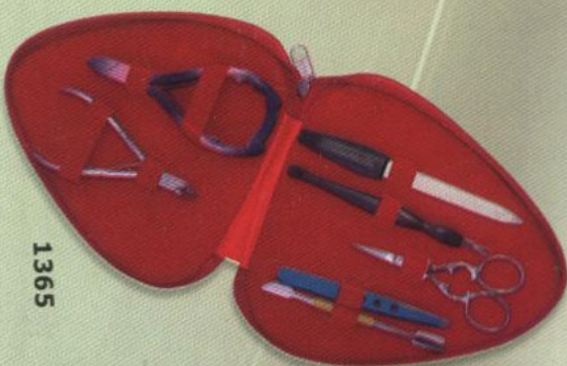

**1360**  
Nail Cutter  
Color Coated

**Available Sizes:**  
4", 4.5", 4.75", 5", 5.5"

*Beauty Care Kits*

1362

1363

1364

1365

1366